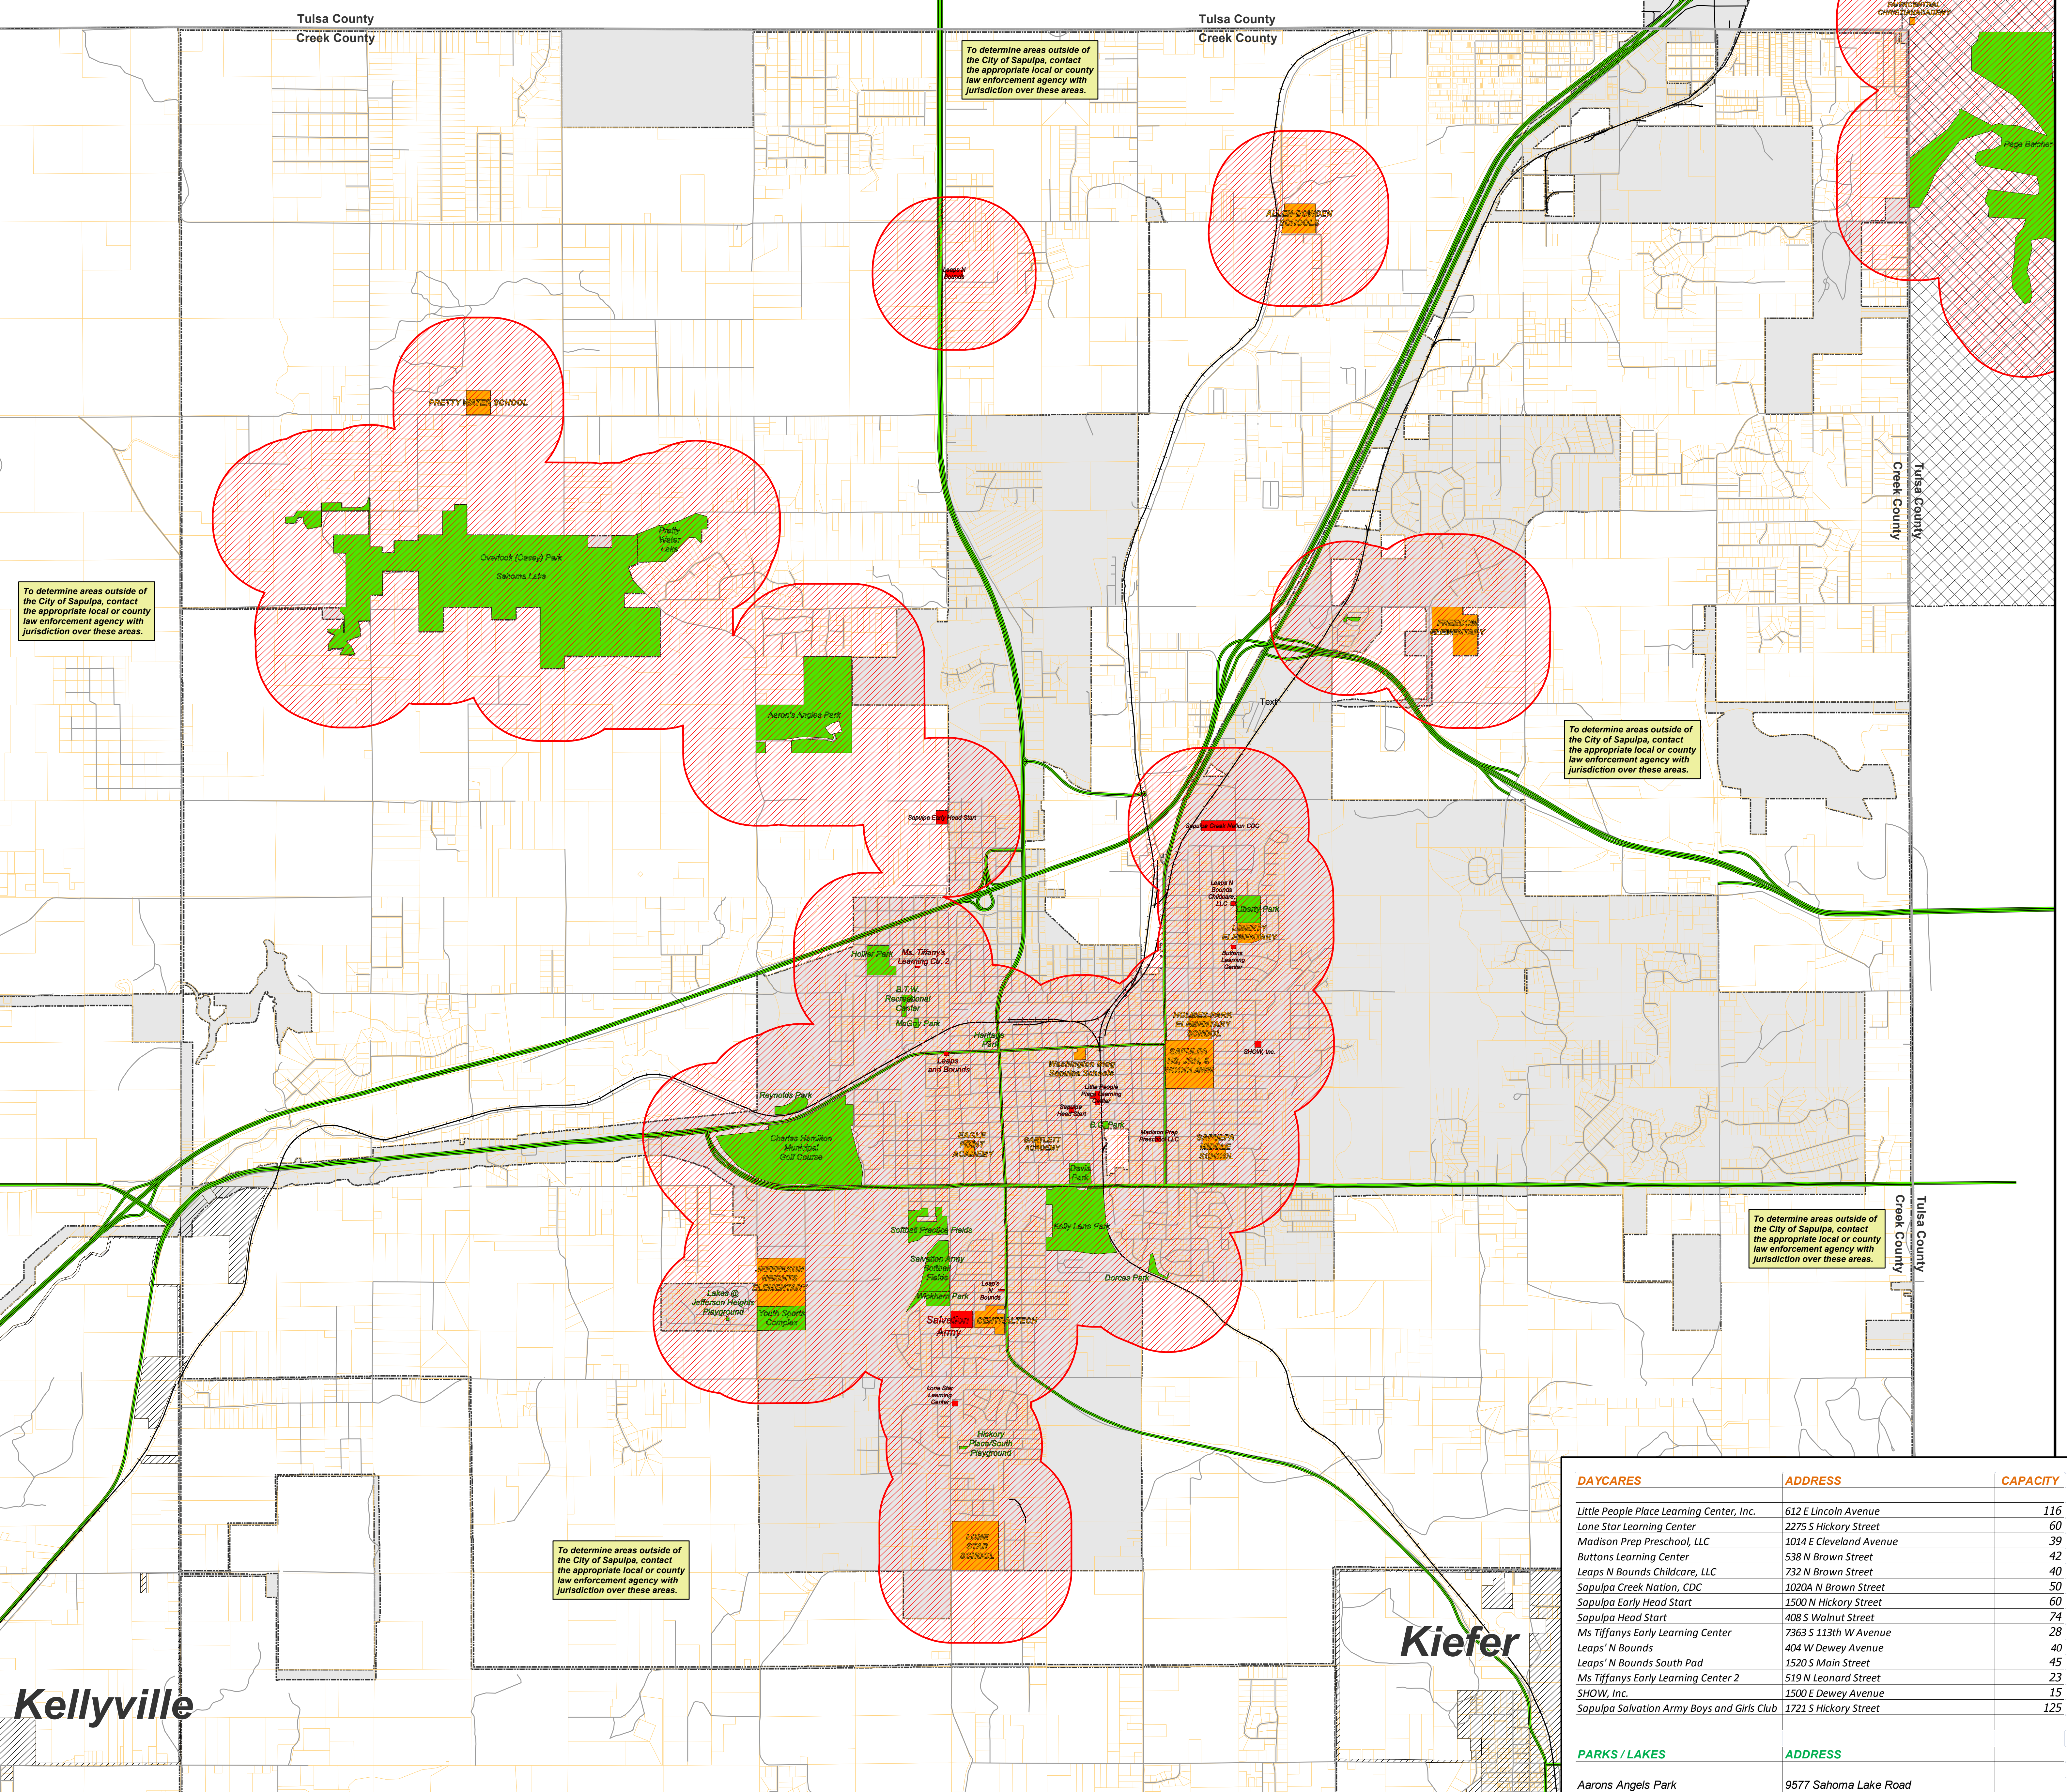

Sapulpa Police Department Sex Offender Registration Map

Legend

- 2000' RADIUS
- OKDHS Registered Daycares
- Schools Public & Private
- Parks & Recreation
- Creek County Boundary
- Railroads
- Highways & Interstates
- Roads & Streets
- Sapulpa City Limits
- Rivers & Streams
- Tulsa City Limits

57 O.S. § 590 (OSCN 2011)

A. It is unlawful for any person registered pursuant to the Sex Offenders Registration Act to reside, either temporarily or permanently, within a two-thousand-foot radius of any public or private school site, educational institution, property or campsite used by an organization whose primary purpose is working with children, a playground or park that is established, operated or supported in whole or in part by city, county, state, federal or tribal government, or licensed child care center as defined by the Department of Human Services. Establishment of a day care center or park in the vicinity of the residence of a registered sex offender will not require the relocation of the sex offender or the sale of the property. On the effective date of this act, the distance indicated in this section shall be measured from the nearest property line of the residence of the person to the nearest property line of the public or private school site, educational institution, property or campsite used by an organization whose primary purpose is working with children, playground, park, or licensed child care facility; provided, any nonprofit organization established and housing sex offenders prior to the effective date of this provision shall be allowed to continue its operation.

Data Sources:
Sapulpa Police Department
OKDHS Division of Child Care
Sapulpa Parks and Recreation
Sapulpa Public Schools
City of Sapulpa
INCOG

Map Prepared by:
City of Sapulpa Mapping Department